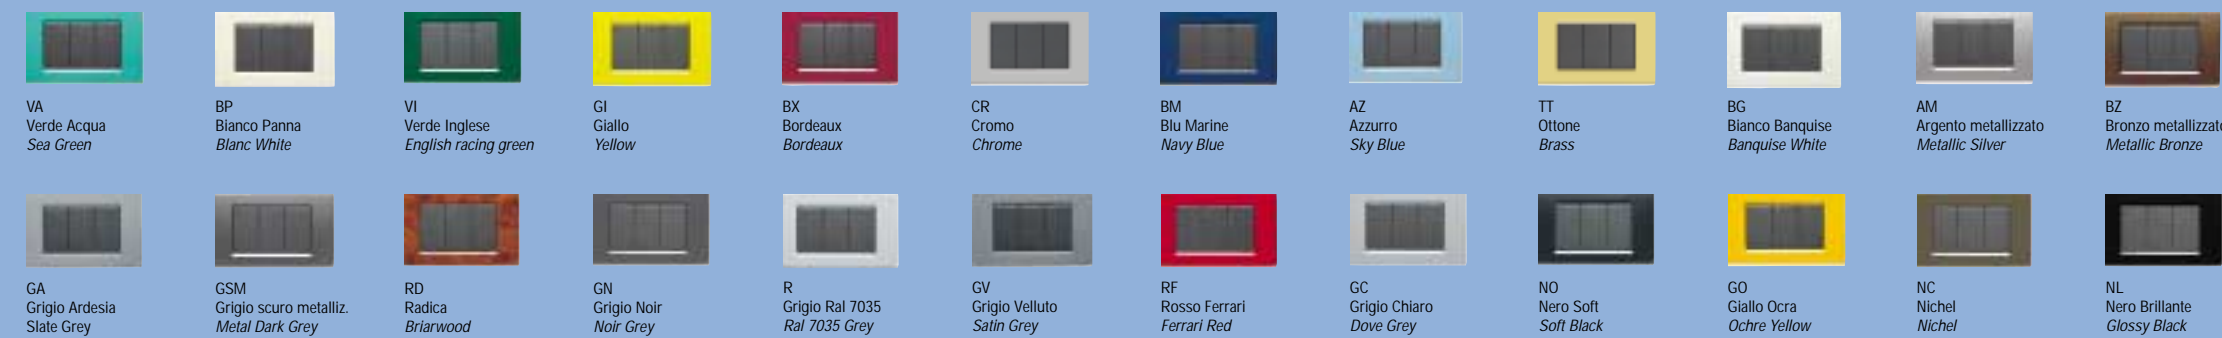

Placche Pressofuse / Die cast plates

▼ Design Makio Hasuike

45P92...	45P93...	45P94...	45P96...
2 mod.	3 mod.	4 mod.	6 mod.

Placche pressofuse illuminabili / Light-up die cast plates

▼ Design Makio Hasuike

-	45PB93...	45PB94...	45PB96...
2 mod.	3 mod.	4 mod.	6 mod.