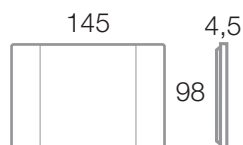

Sistema 45

Supporto da utilizzare
To be used with