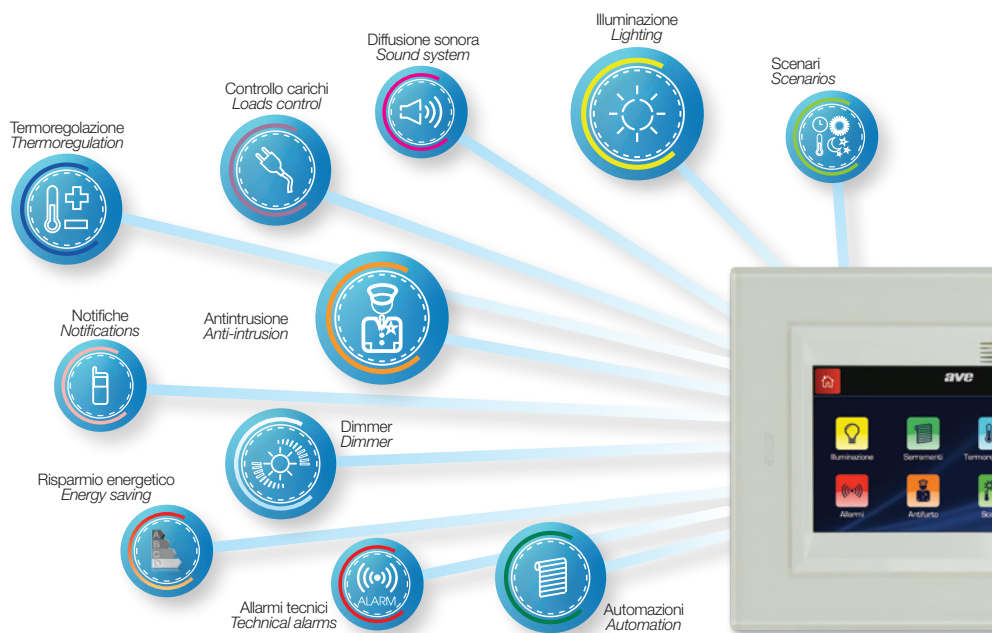

Touch screen with 4,3" display and graphical interface based on icons and integrated chronothermostat. To be completed with plates "Vera 44", "Zama 44" and "Personal 44" for the box BL02P and BL02CG. The device can be installed, both horizontally (landscape) and vertically (portrait) using our box BL02...

Integrated Web Server for compatibility with AVE Cloud and AVE Connect.

Technical details

- Power supply: 12Vdc - 0.5A by dedicated line
- Made in monoblock for flush mounted installation on special box BL06P or BL06CG
- With the temperature probe it makes the chronothermostat function.

□ **441SO-NTC**

■ **445SO-NTC**

■ **449SO-NTC**

1 1

Mostrina sporgente con sonda di temperatura ambiente di tipo NTC 10K serie Domus - Tekla - Class - 1 modulo

Prominent front cover with built-in NTC 10K type temperature probe

Domus - Tekla - Class - series - 1 module

■ **442SO-NTC**

■ **443SO-NTC**

1 1

Mostrina sporgente con sonda di temperatura ambiente di tipo NTC 10K serie Life - Allumia - 1 modulo

Prominent front cover with built-in NTC 10K type temperature probe

Life - Allumia series - 1 module

BL02P

Scatola multifunzione completa di paramalta - dimensioni (L H P): 136x106x52 mm

Multifunction box with mortar-proof cover - dimensions (L H D): 136x106x52 mm

70 70

BL02CG

Scatola multifunzione, dimensioni (L H P): 106x122x54 mm

Multifunction box dimensions (L H D): 106x122x54 mm

18 18

Per maggiori informazioni sulla nuova gamma di servizi consulta i siti www.ave.it e www.domoticaplus.it
For further information regarding the new range of services visit websites: www.ave.it and www.domoticaplus.it

ave Cloud
HOME SUPERVISION