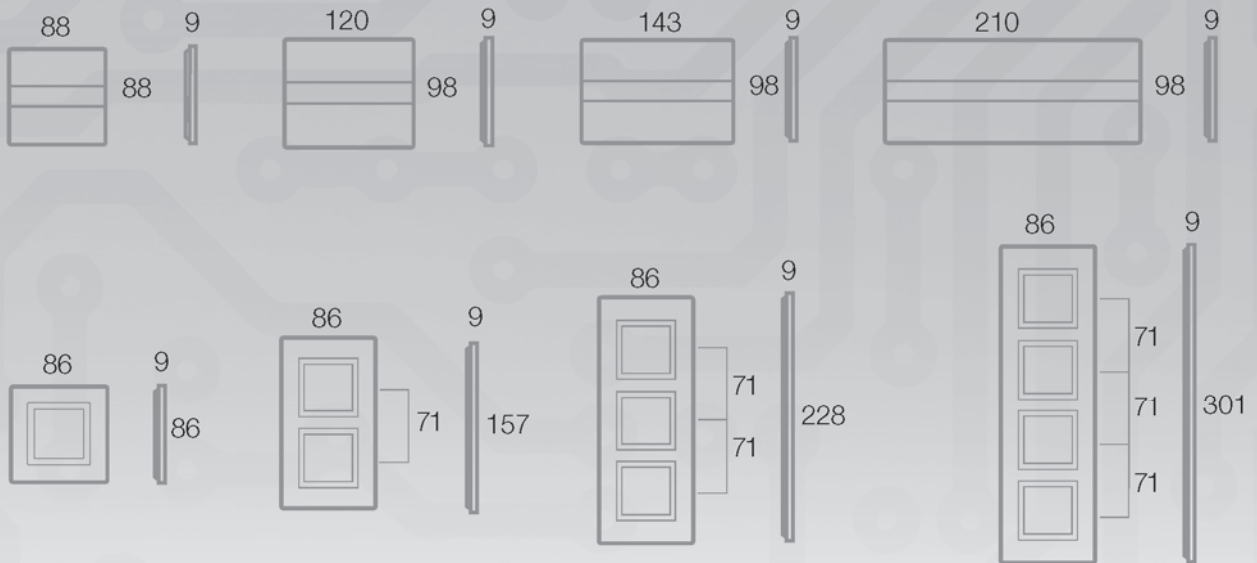

**I formati placche "Ave Touch" ALLUMINIO**  
*AVE Touch Aluminium front plates size*

**I formati placche VERA 44 ALLUMINIO**  
*VERA 44 Aluminium front plates size*