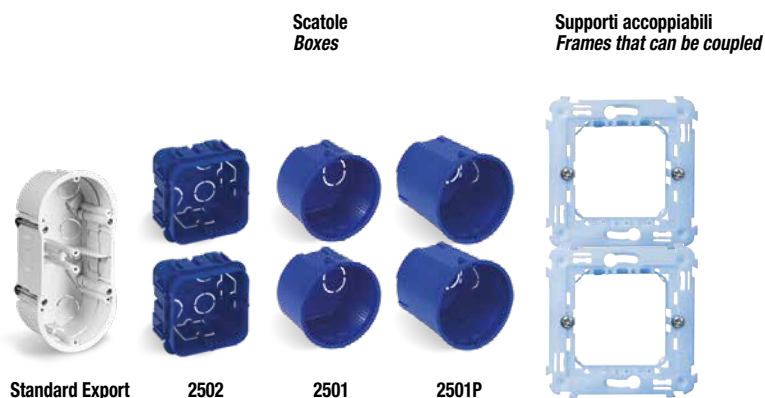

Cornicette di ricambio Spare inner frames

Cod. Code	Colore Colour	Info	€	□	□

44CRV22B	Bianco Ral 9010 Ral 9010 white	2	50
44CRV22N	Grigio scuro lucido Polished dark grey	2	50
44CRV22CR	Cromo Chrome	2	50

Le dimensioni, salvo diversamente specificato, sono in mm
Dimensions, except where otherwise specified, are in mm

□ Imballo Minimo pcs
Min. Packaging pcs

□ Imballo Standard pcs
Std. Packaging pcs