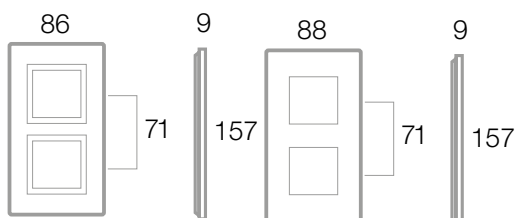

Placche "Vera 44" per scatola tonda o quadrata
"Vera 44" front plates for round or square box

4(2+2) MODULI 4(2+2) MODULES	Cod. Code	Colore Colour	Cornicetta Inner frame	Info	€	□	□
------------------------------	-----------	---------------	------------------------	------	---	---	---

207

Legno massello Wood

44PL24RS	Rovere sbiancato Whitened oak	Cromo Chrome	1	1
44PL24WG	Wengé Wenge	Grigio scuro lucido Polished dark grey	1	1

Sistema 45

Corian®

44PCT24B	Bianco White	-	1	1
----------	-----------------	---	---	---

Alluminio e Legno
Aluminium and Wood

Corian®

Cornicette di ricambio Spare inner frames

Cod. Code	Colore Colour	Info	€	□	□
-----------	---------------	------	---	---	---

44CRV22B	Bianco Ral 9010 Ral 9010 white	2	50
44CRV22N	Grigio scuro lucido Polished dark grey	2	50
44CRV22CR	Cromo Chrome	2	50

Le dimensioni, salvo diversamente specificato, sono in mm
Dimensions, except where otherwise specified, are in mm

□ Imballo Minimo pcs
Min. Packaging pcs

□ Imballo Standard pcs
Std. Packaging pcs