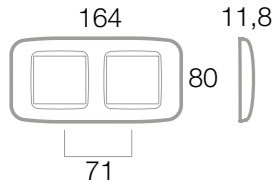

Cod. Code	Descrizione Description	Cornicetta Adapter frame	Info	€	□	□
45P24BB	Bianco Banquise (RAL 9016) Banquise white (RAL 9016)	Bianco Banquise (RAL 9016) Banquise white (RAL 9016)	1	15		
45P24BP	Bianco blanc (RAL 1013) Blanc white (RAL 1013)	Bianco Blanc (RAL 1013) Blanc white (RAL 1013)	1	15		
45P24GN	Grigio Noir Noir grey	Grigio Noir Noir grey	1	15		

Installazione orizzontale o
verticale
Horizontal and vertical
installation