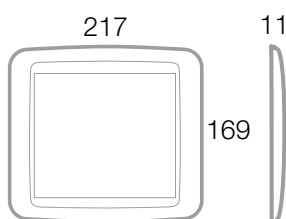

Placche autoportanti in tecnopolimero "Yesmin" "Yesmin" series self-supporting moulded front plates

1 MODULO / 1 MODULE	Cod. Code	Descrizione Description	Info	€	□	□

45PA1BB	Bianco Banquise (RAL 9016) Banquise white (RAL 9016)			10	10

Placche autoportanti in tecnopolimero "Yesmin" "Yesmin" series self-supporting moulded front plates

2 MODULI / 2 MODULES	Cod. Code	Descrizione Description	Info	€	□	□

45PA2BB	Bianco Banquise (RAL 9016)- con griffe Banquise white (RAL 9016) - with clips			10	10
45PA2BP	Bianco Blanc (RAL 1013) - con griffe Blanc white (RAL 1013) - with clips			10	10

Le dimensioni, salvo diversamente specificato, sono in mm
Dimensions, except where otherwise specified, are in mm

◆ Prodotto per scatola quadrata
Product for British Standard square box only

② Prodotto 1 modulo installabile in scatola tonda con altro prodotto 1 modulo
1 module product installable in round box with another 1 module device

□ Imballo Minimo pcs
Min. Packaging pcs

□ Imballo Standard pcs
Std. Packaging pcs