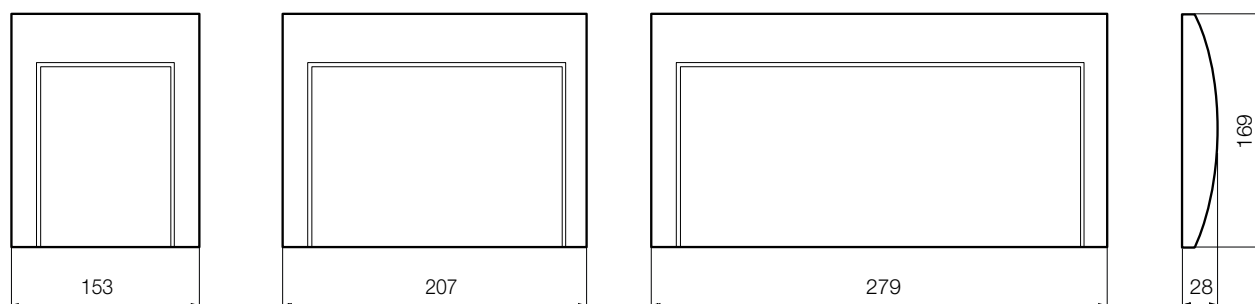

SCATOLE CONTENITORI
CENTRALINI
BOXES ENCLOSURES
CONSUMER UNITS

Dimensioni d'Ingombro (mm) Dimensions (mm)

53T05..

53T08..

53T12..

Le dimensioni, salvo diversamente specificato, sono in mm
Dimensions, except where otherwise specified, are in mm

▲ Prodotto per Export
For Export only

□ Imballo Minimo pcs
Min. Packaging pcs

□ Imballo Standard pcs
Std. Packaging pcs