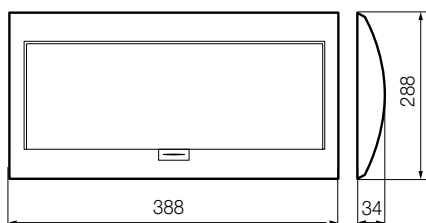

Centralini da incasso da 5 a 36 moduli

Flush mounted consumer units from 5 to 36 modules

IP40
IP40

412

Descrizione Description

Info

€

□ □

53T18G

Coperchio da completare con scatola
Cover to be completed with box
BL18S (pareti in muratura / brickwork walls)
o / or
BL18CG (pareti cave / hollow walls)

53T18G
Coperchio bianco Banquise RAL 9016 con portello per scatola BL18S e BL18CG*
18 mod. DIN - dimensioni (L H P): 388x288x34 mm
RAL 9016 Banquise white cover with door for BL18S and BL18CG* box
18 DIN mod. - dimensions (L H D): 388x288x34 mm

* 27W

1 10

53T24G

Coperchio da completare con scatola
Cover to be completed with box
BL08P (pareti in muratura / brickwork walls)
o / or
BL08CGN (pareti cave / hollow walls)

53T24B
Coperchio bianco Domus RAL 9010 con portello per scatola BL08P e BL08CGN*
24 (2x12) mod. DIN - dimensioni (L H P): 279x325x30,5 mm
RAL 9010 Domus white cover with door for BL08P and BL08CGN* box
24 (2x12) DIN mod. - dimensions (L H D): 279x325x30,5 mm

* 33W

1 6

53T24BG
Come sopra, coperchio bianco Banquise RAL 9016
Same as above, RAL 9016 Banquise white cover

1 6

53T24BP
Come sopra, coperchio bianco Blanc RAL 1013
Same as above, RAL 1013 Blanc white cover

1 6

53T24CO
Come sopra, coperchio e portello bianchi banquise RAL9016
Same as above, RAL 9016 banquise white cover and door

1 6

53T24G
Come sopra, coperchio grigio metallizzato
Same as above, Metallic grey cover

1 6

53T36G

Coperchio da completare con scatola
Cover to be completed with box
53S36 (pareti in muratura / brickwork walls)
o / or
53S36CG (pareti cave / hollow walls)