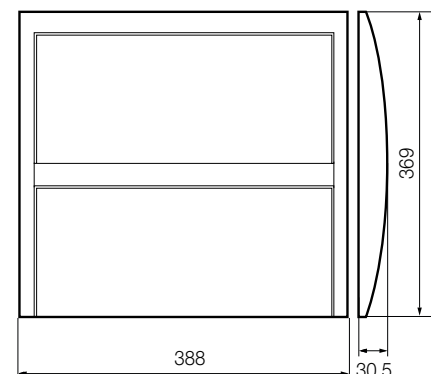

Centralini da incasso da 5 a 36 moduli

Flush mounted consumer units from 5 to 36 modules

IP40
IP40

412

Descrizione Description

Info

€

□ □

53T18G

Coperchio da completare con scatola
Cover to be completed with box
BL18S (pareti in muratura / brickwork walls)
o / or
BL18CG (pareti cave / hollow walls)

53T18G
Coperchio bianco Banquise RAL 9016 con portello per scatola BL18S e BL18CG*
18 mod. DIN - dimensioni (L H P): 388x288x34 mm
RAL 9016 Banquise white cover with door for BL18S and BL18CG* box
18 DIN mod. - dimensions (L H D): 388x288x34 mm

* 27W

1 10

53T24G

Coperchio da completare con scatola
Cover to be completed with box
BL08P (pareti in muratura / brickwork walls)
o / or
BL08CGN (pareti cave / hollow walls)

53T24B
Coperchio bianco Domus RAL 9010 con portello per scatola BL08P e BL08CGN*
24 (2x12) mod. DIN - dimensioni (L H P): 279x325x30,5 mm
RAL 9010 Domus white cover with door for BL08P and BL08CGN* box
24 (2x12) DIN mod. - dimensions (L H D): 279x325x30,5 mm

* 33W

1 6

53T24BG
Come sopra, coperchio bianco Banquise RAL 9016
Same as above, RAL 9016 Banquise white cover

1 6

53T24BP
Come sopra, coperchio bianco Blanc RAL 1013
Same as above, RAL 1013 Blanc white cover

1 6

53T24CO
Come sopra, coperchio e portello bianchi banquise RAL9016
Same as above, RAL 9016 banquise white cover and door

1 6

53T24G
Come sopra, coperchio grigio metallizzato
Same as above, Metallic grey cover

1 6

53T36G

Coperchio da completare con scatola
Cover to be completed with box
53S36 (pareti in muratura / brickwork walls)
o / or
53S36CG (pareti cave / hollow walls)