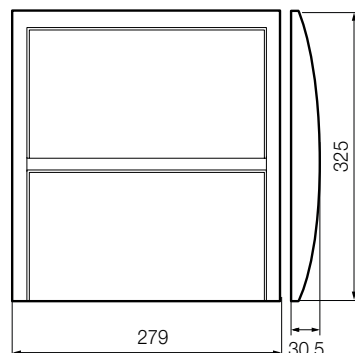

Centralini da incasso da 5 a 36 moduli

Flush mounted consumer units from 5 to 36 modules

IP40
IP40

412

Descrizione Description

Info

€

□ □

53T18G

Coperchio da completare con scatola
Cover to be completed with box
BL18S (pareti in muratura / brickwork walls)
o / or
BL18CG (pareti cave / hollow walls)

53T18G
Coperchio bianco Banquise RAL 9016 con portello per scatola BL18S e BL18CG*
18 mod. DIN - dimensioni (L H P): 388x288x34 mm
RAL 9016 Banquise white cover with door for BL18S and BL18CG* box
18 DIN mod. - dimensions (L H D): 388x288x34 mm

* 27W

1 10

53T24G

Coperchio da completare con scatola
Cover to be completed with box
BL08P (pareti in muratura / brickwork walls)
o / or
BL08CGN (pareti cave / hollow walls)

53T24B
Coperchio bianco Domus RAL 9010 con portello per scatola BL08P e BL08CGN*
24 (2x12) mod. DIN - dimensioni (L H P): 279x325x30,5 mm
RAL 9010 Domus white cover with door for BL08P and BL08CGN* box
24 (2x12) DIN mod. - dimensions (L H D): 279x325x30,5 mm

* 33W

1 6

53T24BG
Come sopra, coperchio bianco Banquise RAL 9016
Same as above, RAL 9016 Banquise white cover

1 6

53T24BP
Come sopra, coperchio bianco Blanc RAL 1013
Same as above, RAL 1013 Blanc white cover

1 6

53T24CO
Come sopra, coperchio e portello bianchi banquise RAL9016
Same as above, RAL 9016 banquise white cover and door

1 6

53T24G
Come sopra, coperchio grigio metallizzato
Same as above, Metallic grey cover

1 6

53T36G

Coperchio da completare con scatola
Cover to be completed with box
53S36 (pareti in muratura / brickwork walls)
o / or
53S36CG (pareti cave / hollow walls)