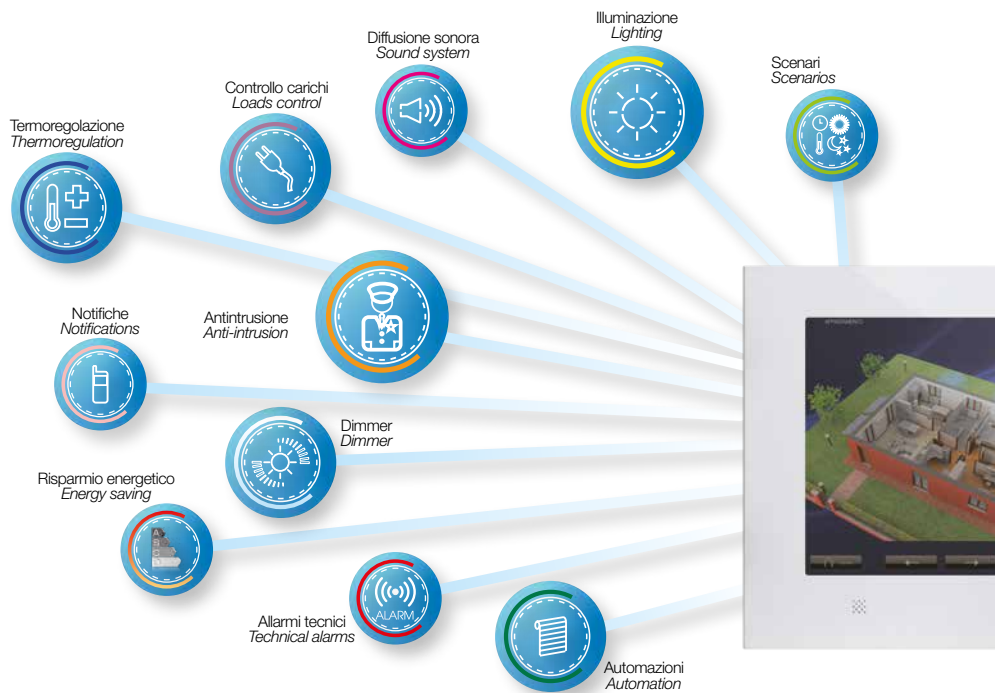

Touch screen 12" with colour graphic LCD, provided with the dedicated RAL9010 white metal plates. Integrated Web Server for compatibility with AVE Cloud and AVE Connect.

Technical details

- Capacitive glass Touch Screen: 12"
- Screen: backlit colour display with 1024x768 pixel resolution
- Power supply: 12Vdc - 0.7A by dedicated line
- Made in monoblock for flush mounted installation on TS04XBOX special box.

TS04XBOX
Scatola da incasso per pareti in muratura, 376x325x80mm (L H P)
Flush mounted box for brickwork walls, 376x325x80mm (L H D)

1 1

1 1

CONTATTARE L'ASSISTENZA PER LA DISPONIBILITÀ DEL SISTEMA INTEGRATO CON LA DIFFUSIONE SONORA
FOR AVAILABILITY OF THE INTEGRATED SYSTEM WITH THE SOUND DIFFUSION, PLEASE CONTACT OUR TECHNICAL ASSISTANCE