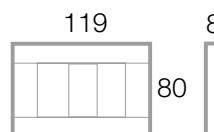

Armature da utilizzare
To be used with

45762

45B63

2 (1+1) Moduli 2 (1+1) Modules

Cod. Code	Descrizione Description	Info	€	□	□
45P002BG	Bianco Banquise (RAL 9016) Banquise white (RAL 9016)	2,97 1 25			
45P002BL	Bianco Blanc (RAL 1013) Blanc white (RAL 1013)	2,97 1 25			
45P002NL	Nero lucido Polished black	2,97 1 25			