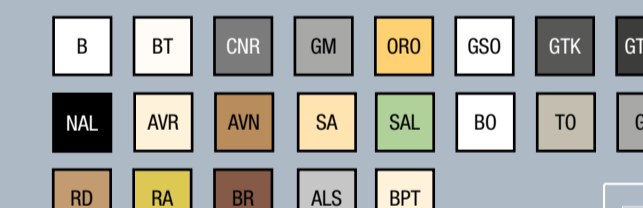

SUPPORTO STANDARD

Placche YOUNG YOUNG front plate

*44PJ...