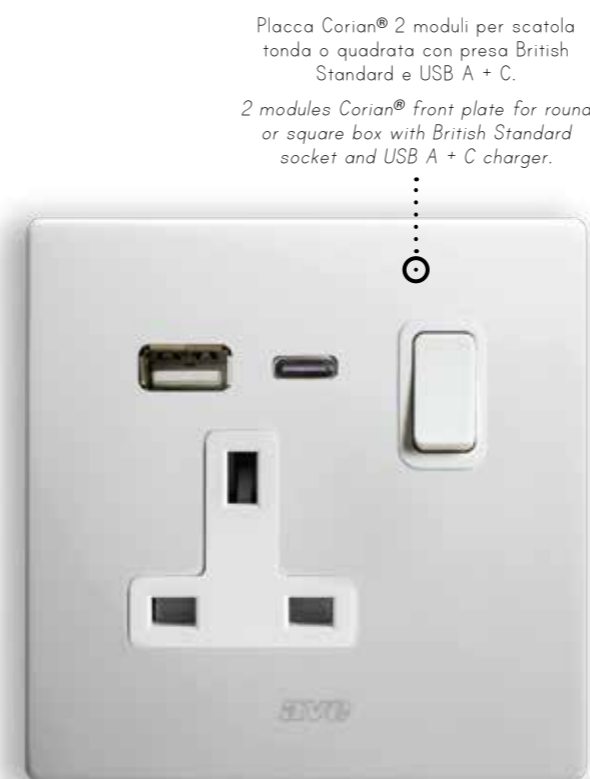

Placca Corian® 2 moduli per scatola tonda o quadrata con presa British Standard e USB A + C.
2 modules Corian® front plate for round or square box with British Standard socket and USB A + C charger.